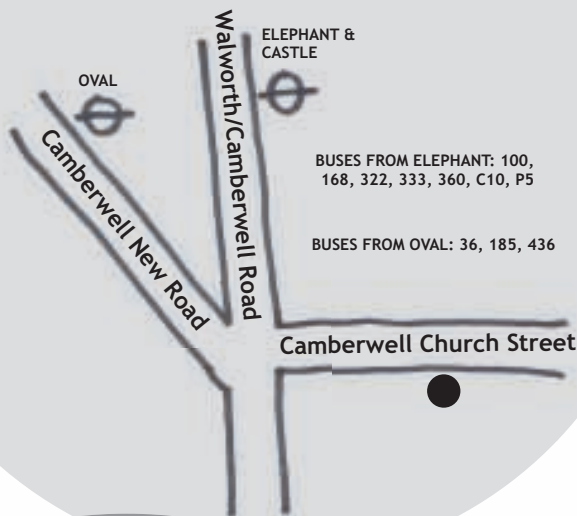

# stonewall housing how to find us...

**ST GILES CENTRE**  
**64-68 CAMBERWELL CHURCH ST**

**DEAN STREET HOSTEL**  
**91 DEAN STREET, W1**

**PECKHAM PULSE**  
**10 MELON ROAD, SE15**

**LONDON FRIEND**  
**86 CALEDONIAN ROAD, N1**