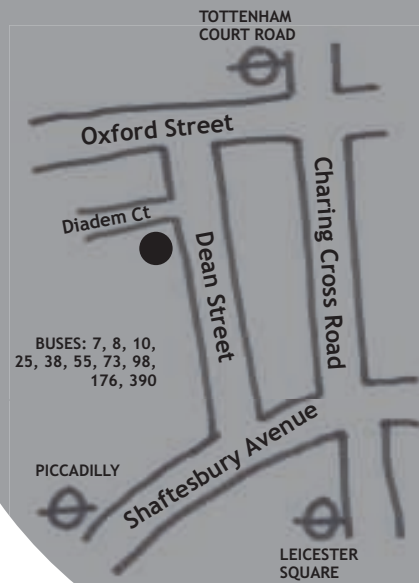

# stonewall housing how to find us...

**ST GILES CENTRE**  
**64-68 CAMBERWELL CHURCH ST**

**DEAN STREET HOSTEL**  
**91 DEAN STREET, W1**

**PECKHAM PULSE**  
**10 MELON ROAD, SE15**

**LONDON FRIEND**  
**86 CALEDONIAN ROAD, N1**