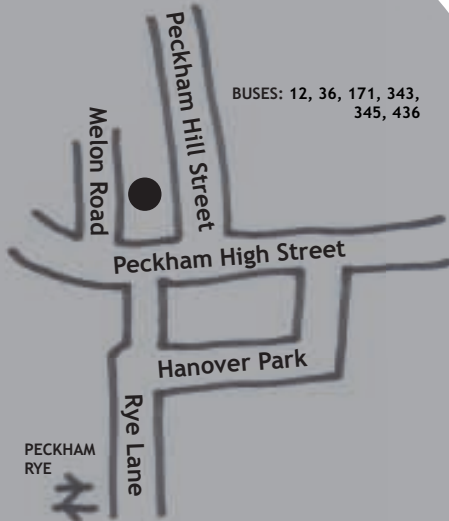

# stonewall housing how to find us...

**ST GILES CENTRE**  
**64-68 CAMBERWELL CHURCH ST**

**DEAN STREET HOSTEL**  
**91 DEAN STREET, W1**

**PECKHAM PULSE**  
**10 MELON ROAD, SE15**

**LONDON FRIEND**  
**86 CALEDONIAN ROAD, N1**